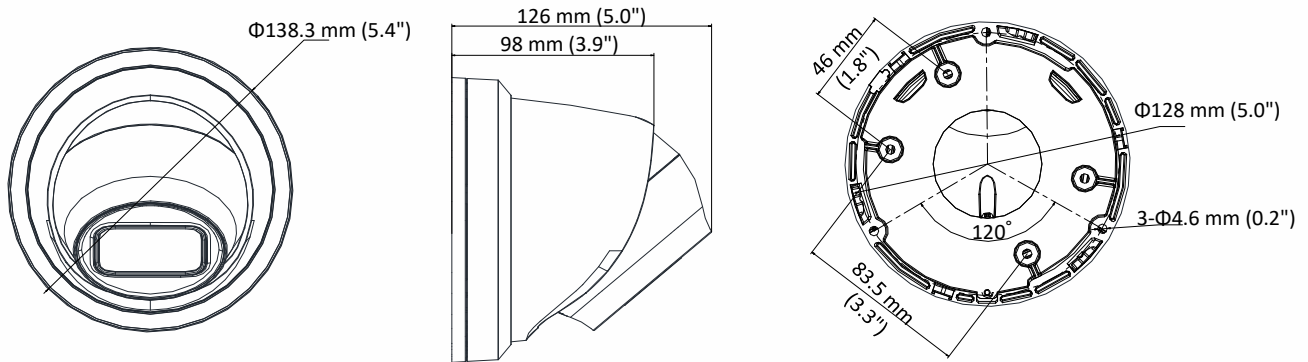

Dimension

Accessory

Distributed by

HIKVISION®

Headquarters

No.555 Qianmo Road, Binjiang District,
Hangzhou 310051, China
T +86-571-8807-5998
overseasbusiness@hikvision.com

Hikvision USA
T +1-909-895-0400
sales.usa@hikvision.com

Hikvision Italy
T +39-0438-6902
info.it@hikvision.com

Hikvision Singapore
T +65-6684-4718
sg@hikvision.com

Hikvision Africa
T +27 (10) 0351172
sale.africa@hikvision.com

Hikvision Europe
T +31-23-55-42-770
info.eu@hikvision.com

Hikvision France
T +33(0)1-85-330-450
info.fr@hikvision.com

Hikvision Oceania
T +61-2-8599-4233
salesau@hikvision.com

Hikvision Hong Kong
T +852-2151-1761

Hikvision Middle East
T +971-4-8816086
salesme@hikvision.com

Hikvision Spain
T +34-91-737-16-55
info.es@hikvision.com

Hikvision Canada
T +1-909-895-0400
sales.usa@hikvision.com

Hikvision Russia
T +7-495-669-67-99
sateru@hikvision.com

Hikvision Poland
T +48-22-460-01-50
poland@hikvision.com

Hikvision Korea
T +82-31-731-8841
sales.korea@hikvision.com

Hikvision India
T +91-22-28469900
sales@pramahikvision.com

Hikvision UK
T +01628-902140
support.uk@hikvision.com

Hikvision Brazil
T +55 11 3318-0050
Latam.support@hikvision.com